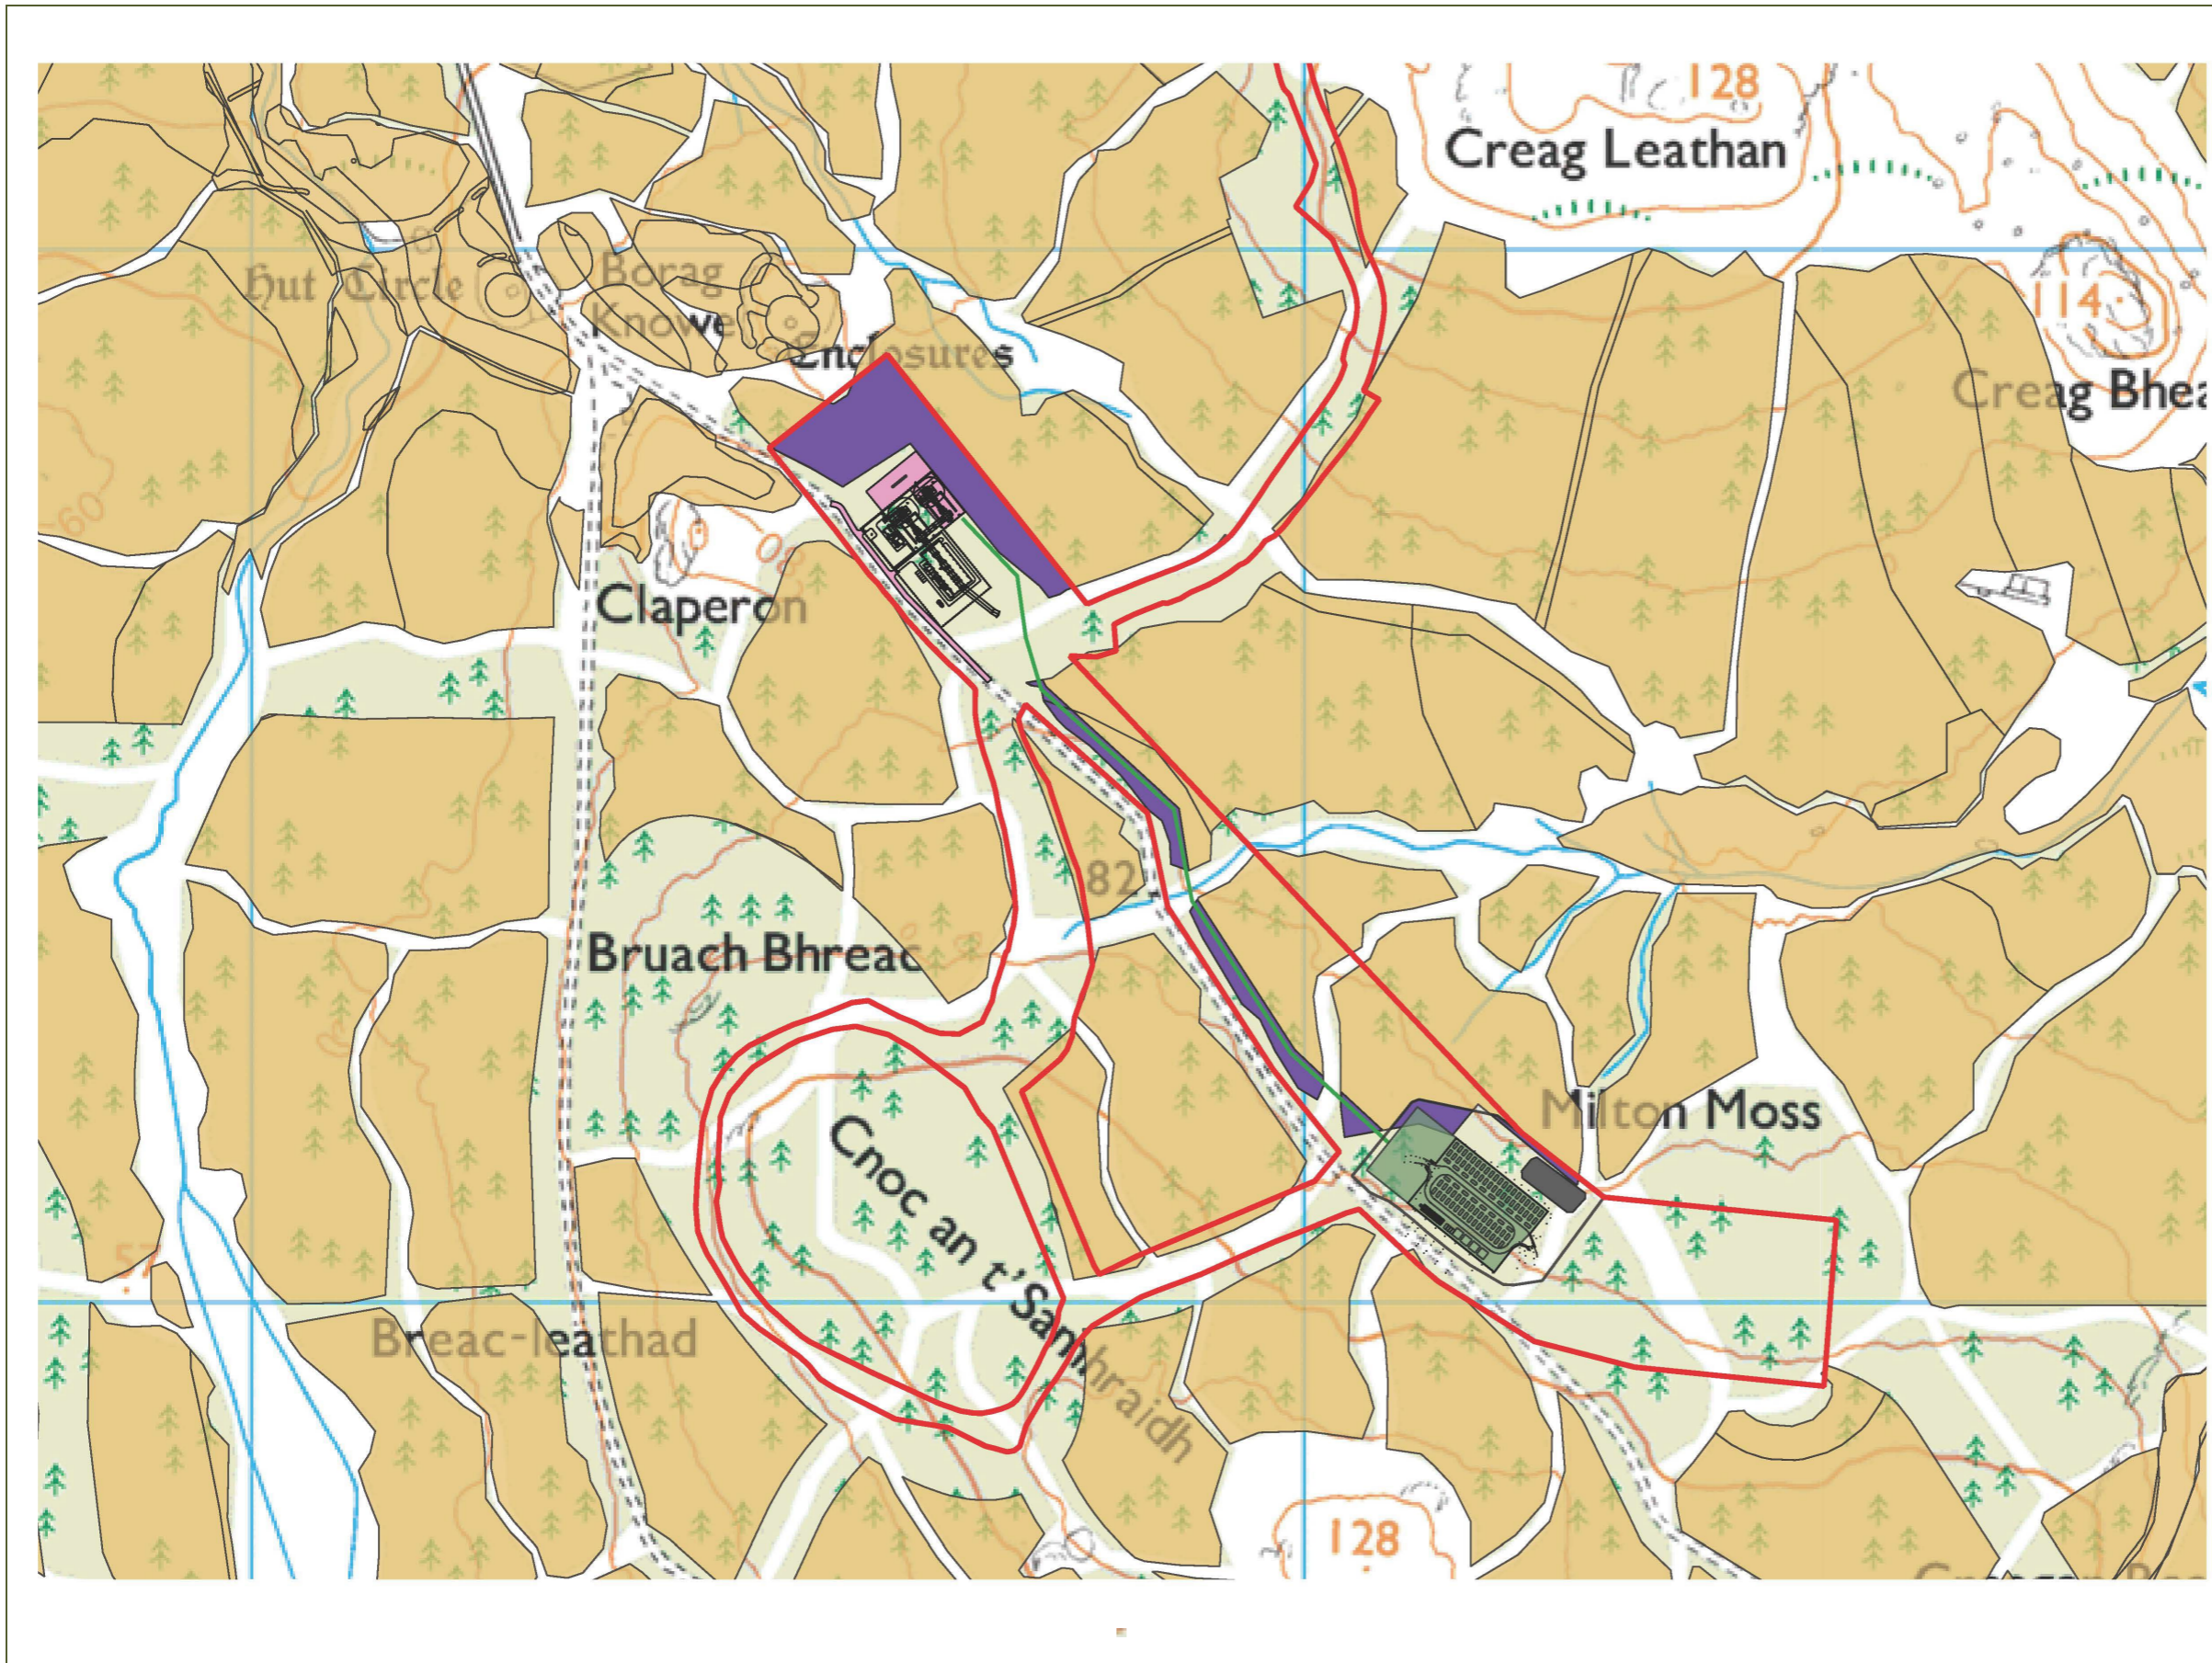

Figure 4.3: Forestry

Legend:	
	Site Boundary
	Fire Safety Buffer
	Indicative Substation Layout
	Indicative BESS Layout
	SuDS
	Indicative Cable Route
	Felling for BESS
	Limekiln Plantation

Title	
Forestry Felling	
Project:	
Limekiln BESS	
Source:	
Reproduced from Ordnance Survey maps @Crown copyright and database rights 2025	
Emapsite Licence AC0000808122	
Client:	
Boralex	
Drawn by:	Checked:
NM	NM
Date:	Figure:
01/07/2025	4.3
Scale:	Revision No.
1:5,000	0.2