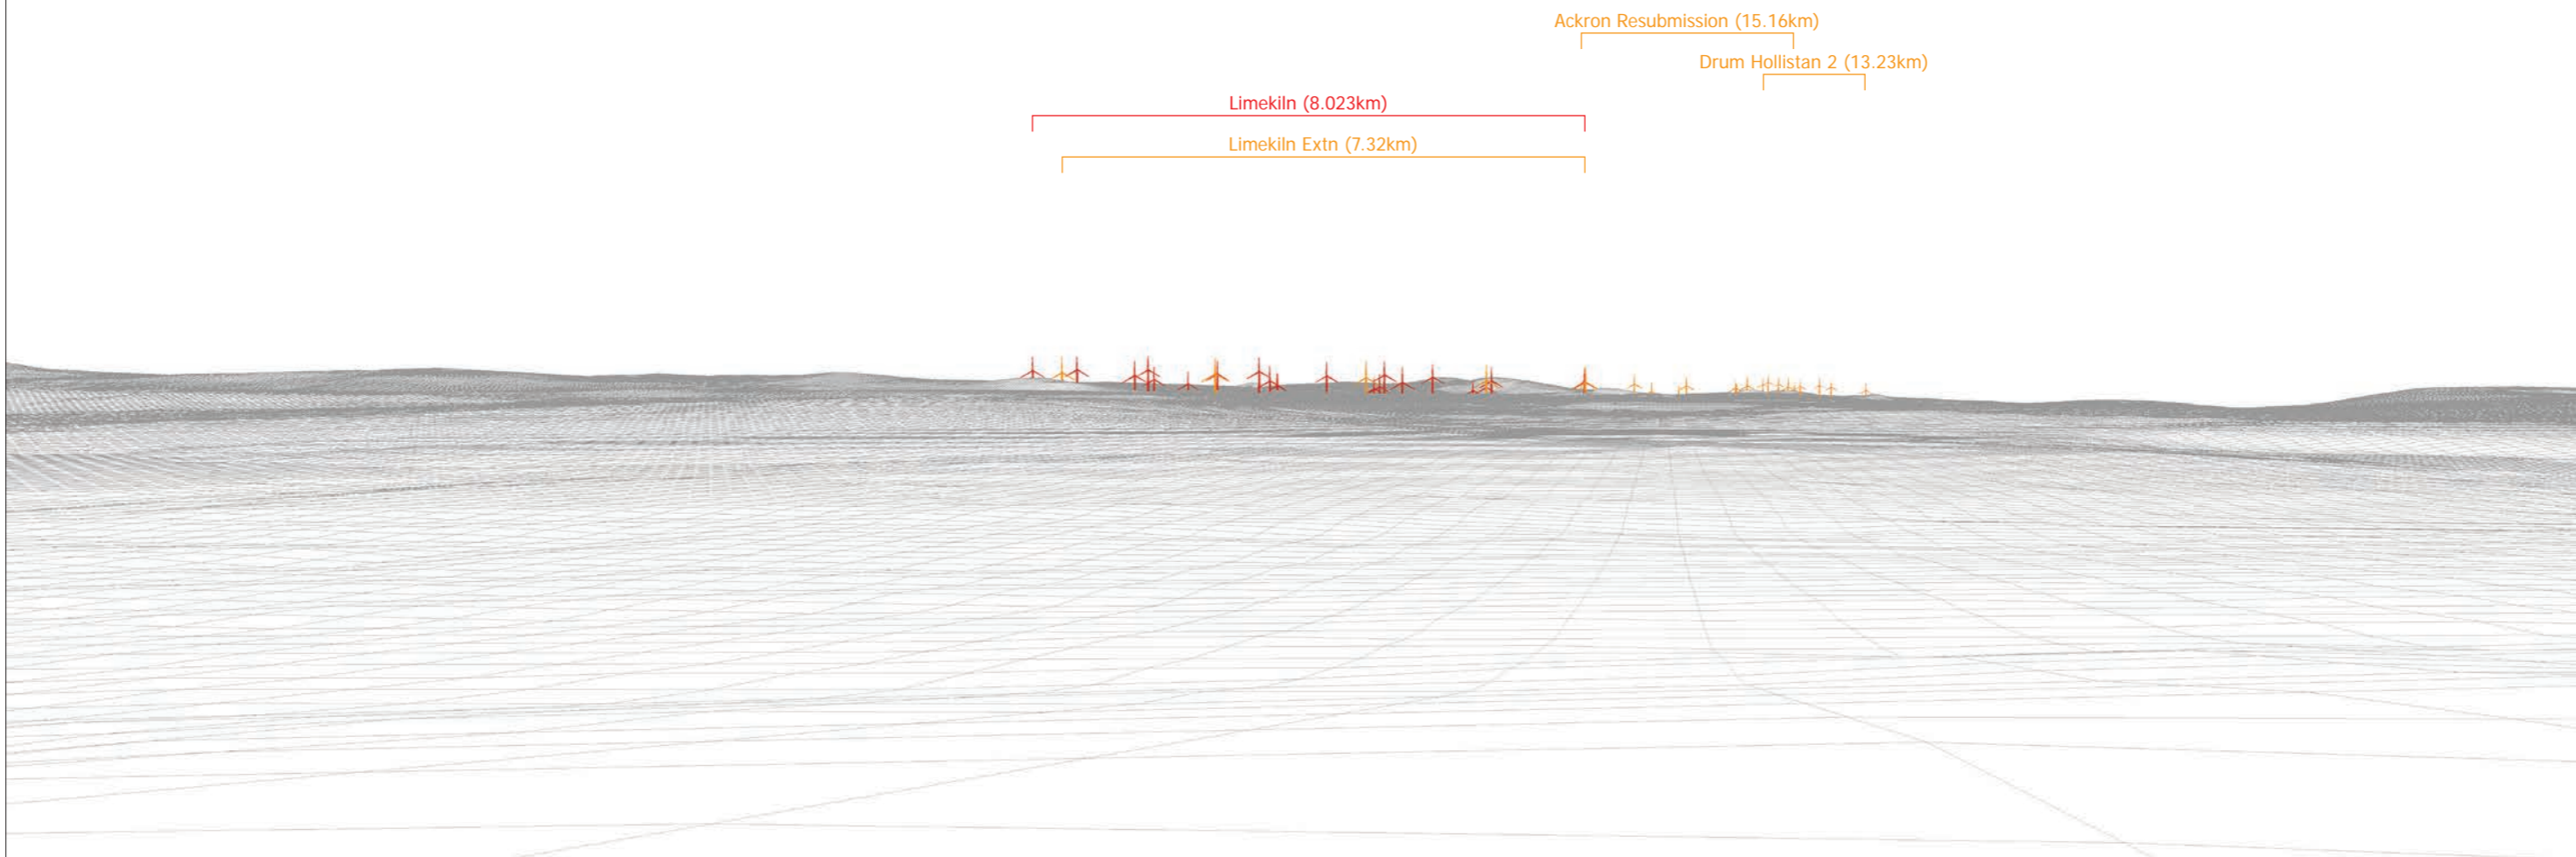

Distance to nearest turbine: 8.020km

Camera: EOS 5D Mark II

Focal length: 50mm vertical (27°) x 28mm horizontal (65.5°)

Camera height: 1.5m

Date: 12/04/21

Time: 13:04

The images contained on this page and the following two pages are not representative of scale and distance from the actual viewpoint and show the wind farm development in its wider landscape context only.

Viewpoint 8 Existing view

Viewpoint 8 Wireline overlay

Viewpoint 8 Existing view

Viewpoint 8 Cumulative Wireline. Application turbines in red, operational / under construction in blue, consented in purple and application in orange.

**Viewpoint 8: Angler's Car Park, Loch Calder**

Distance to nearest turbine: 8.020km

Camera: EOS 5D Mark II

Focal length: 50mm

Camera height: 1.5m

Date: 12/04/21

Time: 13:04

When viewed at a comfortable arm's length (approx. 500mm), this printed image is representative of our detailed central vision, but is not representative of scale and distance.

**Viewpoint 8: Angler's Car Park, Loch Calder**

Distance to nearest turbine: 8.020km

Camera: EOS 5D Mark II

Focal length: 75mm

Camera height: 1.5m

Date: 12/04/21

Time: 13:04

This image should be viewed at a comfortable arm's length (approx. 500mm).