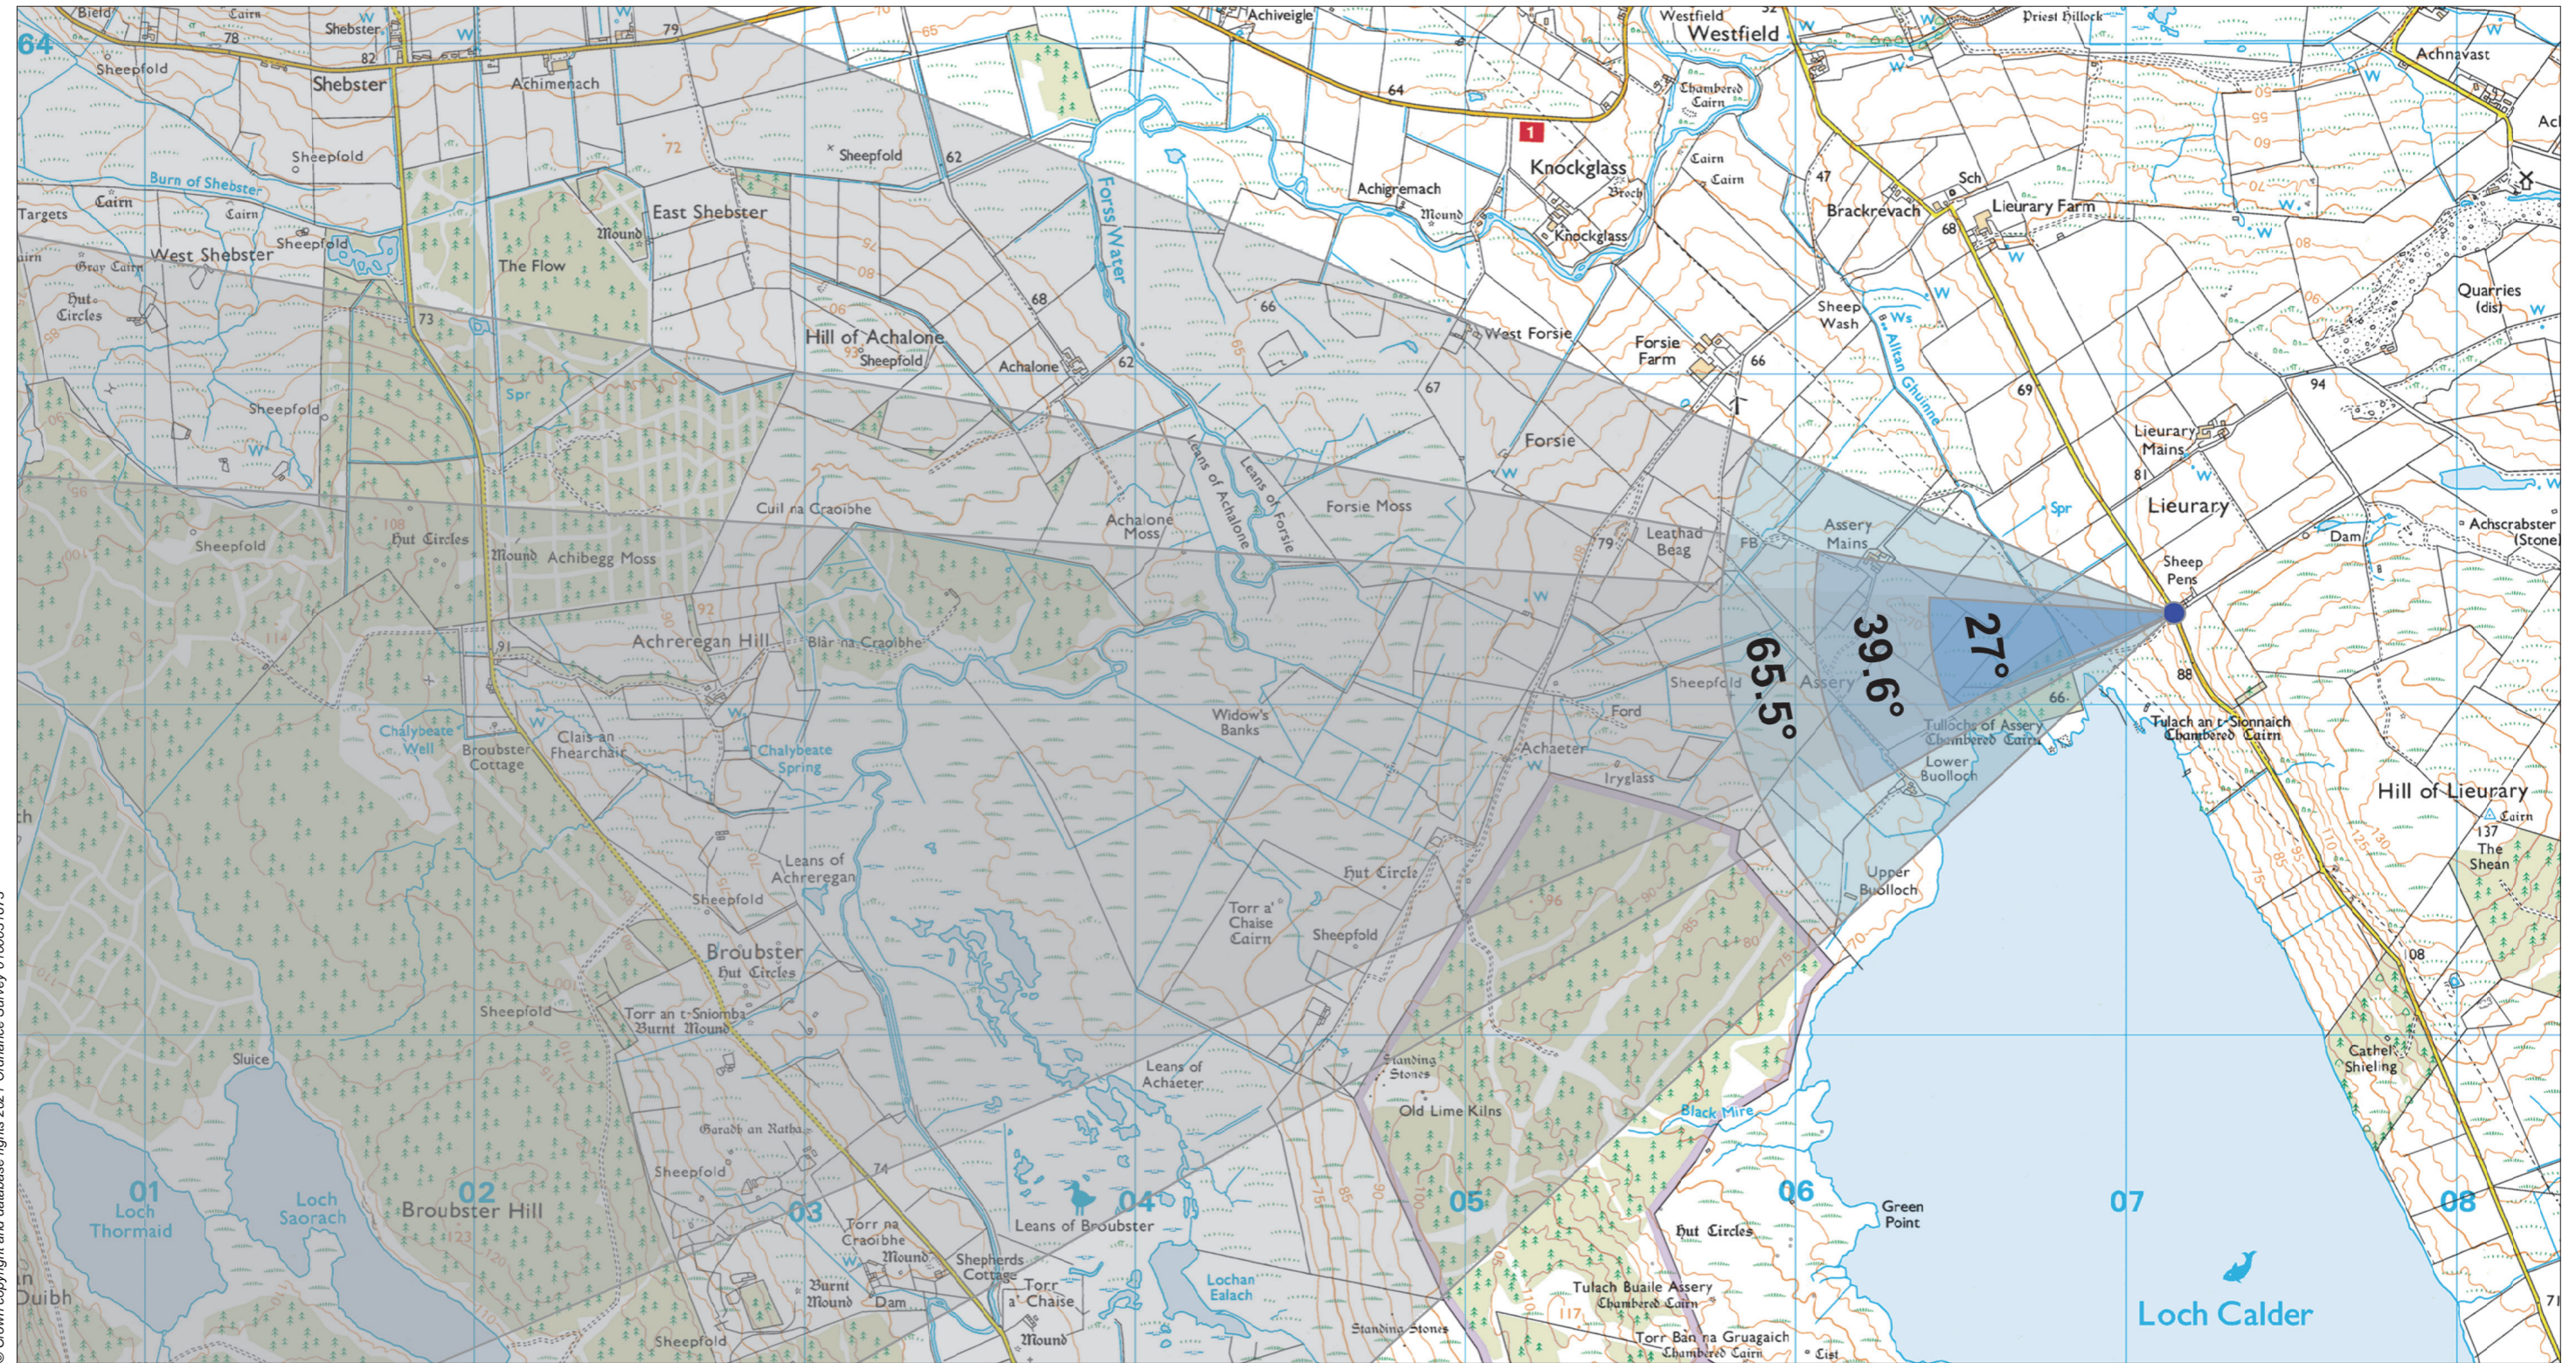

**Viewpoint 8: Angler's Car Park, Loch Calder**

© Crown copyright and database rights 2021. Ordnance Survey 0100031673

**Grid Ref: 307144 962277** Distance to nearest turbine: 8.023km AOD: 86.6m

From the B870, which connects Glengolly south of Thurso with the A9 at Mybster, turn west at the minor road located approximately 800m north of the crossroads with the minor road, which connects Halkirk to the east. The minor road passes along the eastern shore of Loch Calder. Once parallel with the northern end of the loch there is a small car park to the east for fishermen. The viewpoint lies opposite the car park, on the western side of the road, close to the wooden seats.

Distance to nearest turbine: 8.020km

Camera: EOS 5D Mark II

Focal length: 50mm vertical (27°) x 28mm horizontal (65.5°)

Camera height: 1.5m

Date: 12/04/21

Time: 13:04

The images contained on this page and the following two pages are not representative of scale and distance from the actual viewpoint and show the wind farm development in its wider landscape context only.

**Viewpoint 8: Angler's Car Park, Loch Calder**

Distance to nearest turbine: 8.020km

Camera: EOS 5D Mark II

Focal length: 50mm

Camera height: 1.5m

Date: 12/04/21

Time: 13:04

When viewed at a comfortable arm's length (approx. 500mm), this printed image is representative of our detailed central vision, but is not representative of scale and distance.

**Viewpoint 8: Angler's Car Park, Loch Calder**

Distance to nearest turbine: 8.020km

Camera: EOS 5D Mark II

Focal length: 75mm

Camera height: 1.5m

Date: 12/04/21

Time: 13:04

This image should be viewed at a comfortable arm's length (approx. 500mm).