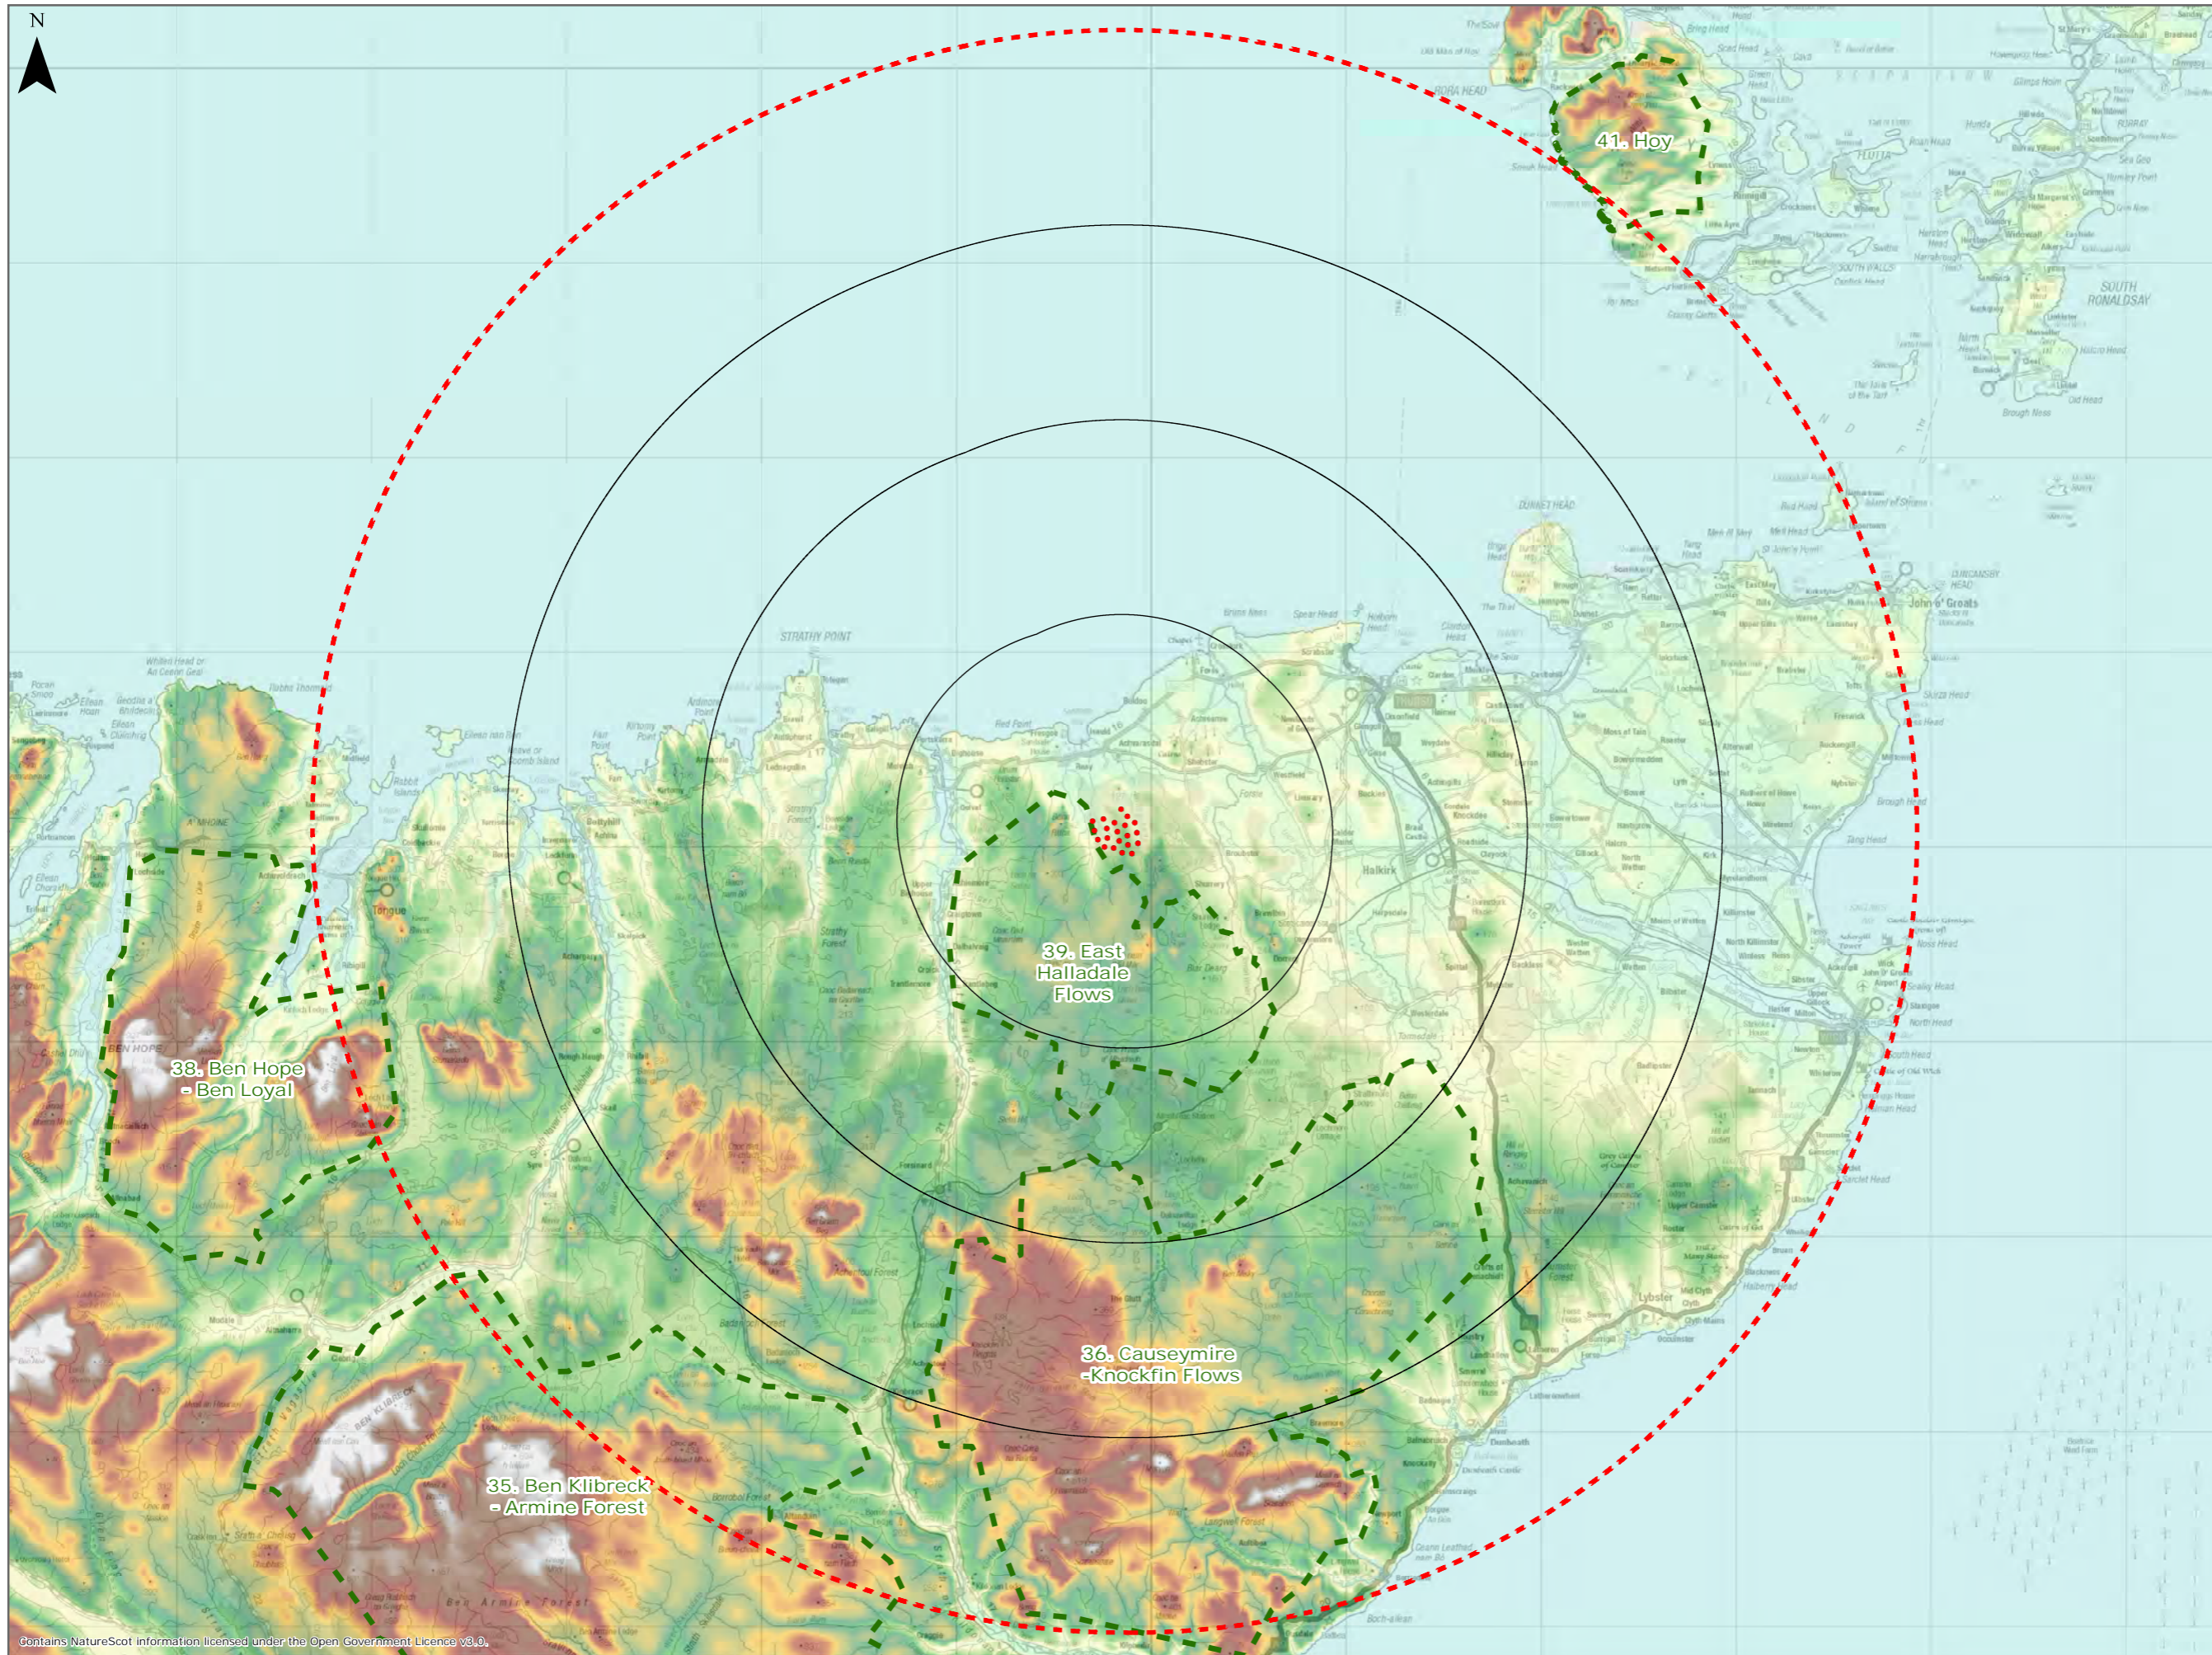

Figure 9.36: Wild Land Areas and Landform

Legend:

- Proposed Turbine
- 10km Distance Radii
- 40km Study Area
- Wild Land Area

OS Terrain 5 DTM
Elevation (m)

High : 960.9
Low : -2.0

Title:		Wild Land Areas and Landform	
		Limekiln Wind Farm S36C	
Source: © Crown copyright and database rights 2021 Ordnance Survey 0100031673.			
Client:		Infinergy	
Drawn by:	Checked:		
TH	JP		
Date:	Figure:		
15/06/2021	9.36		
Scale:	Revision No:		
0 2.5 5 km	0		
INFINERGY			

Contains NatureScot information licensed under the Open Government Licence v3.0.