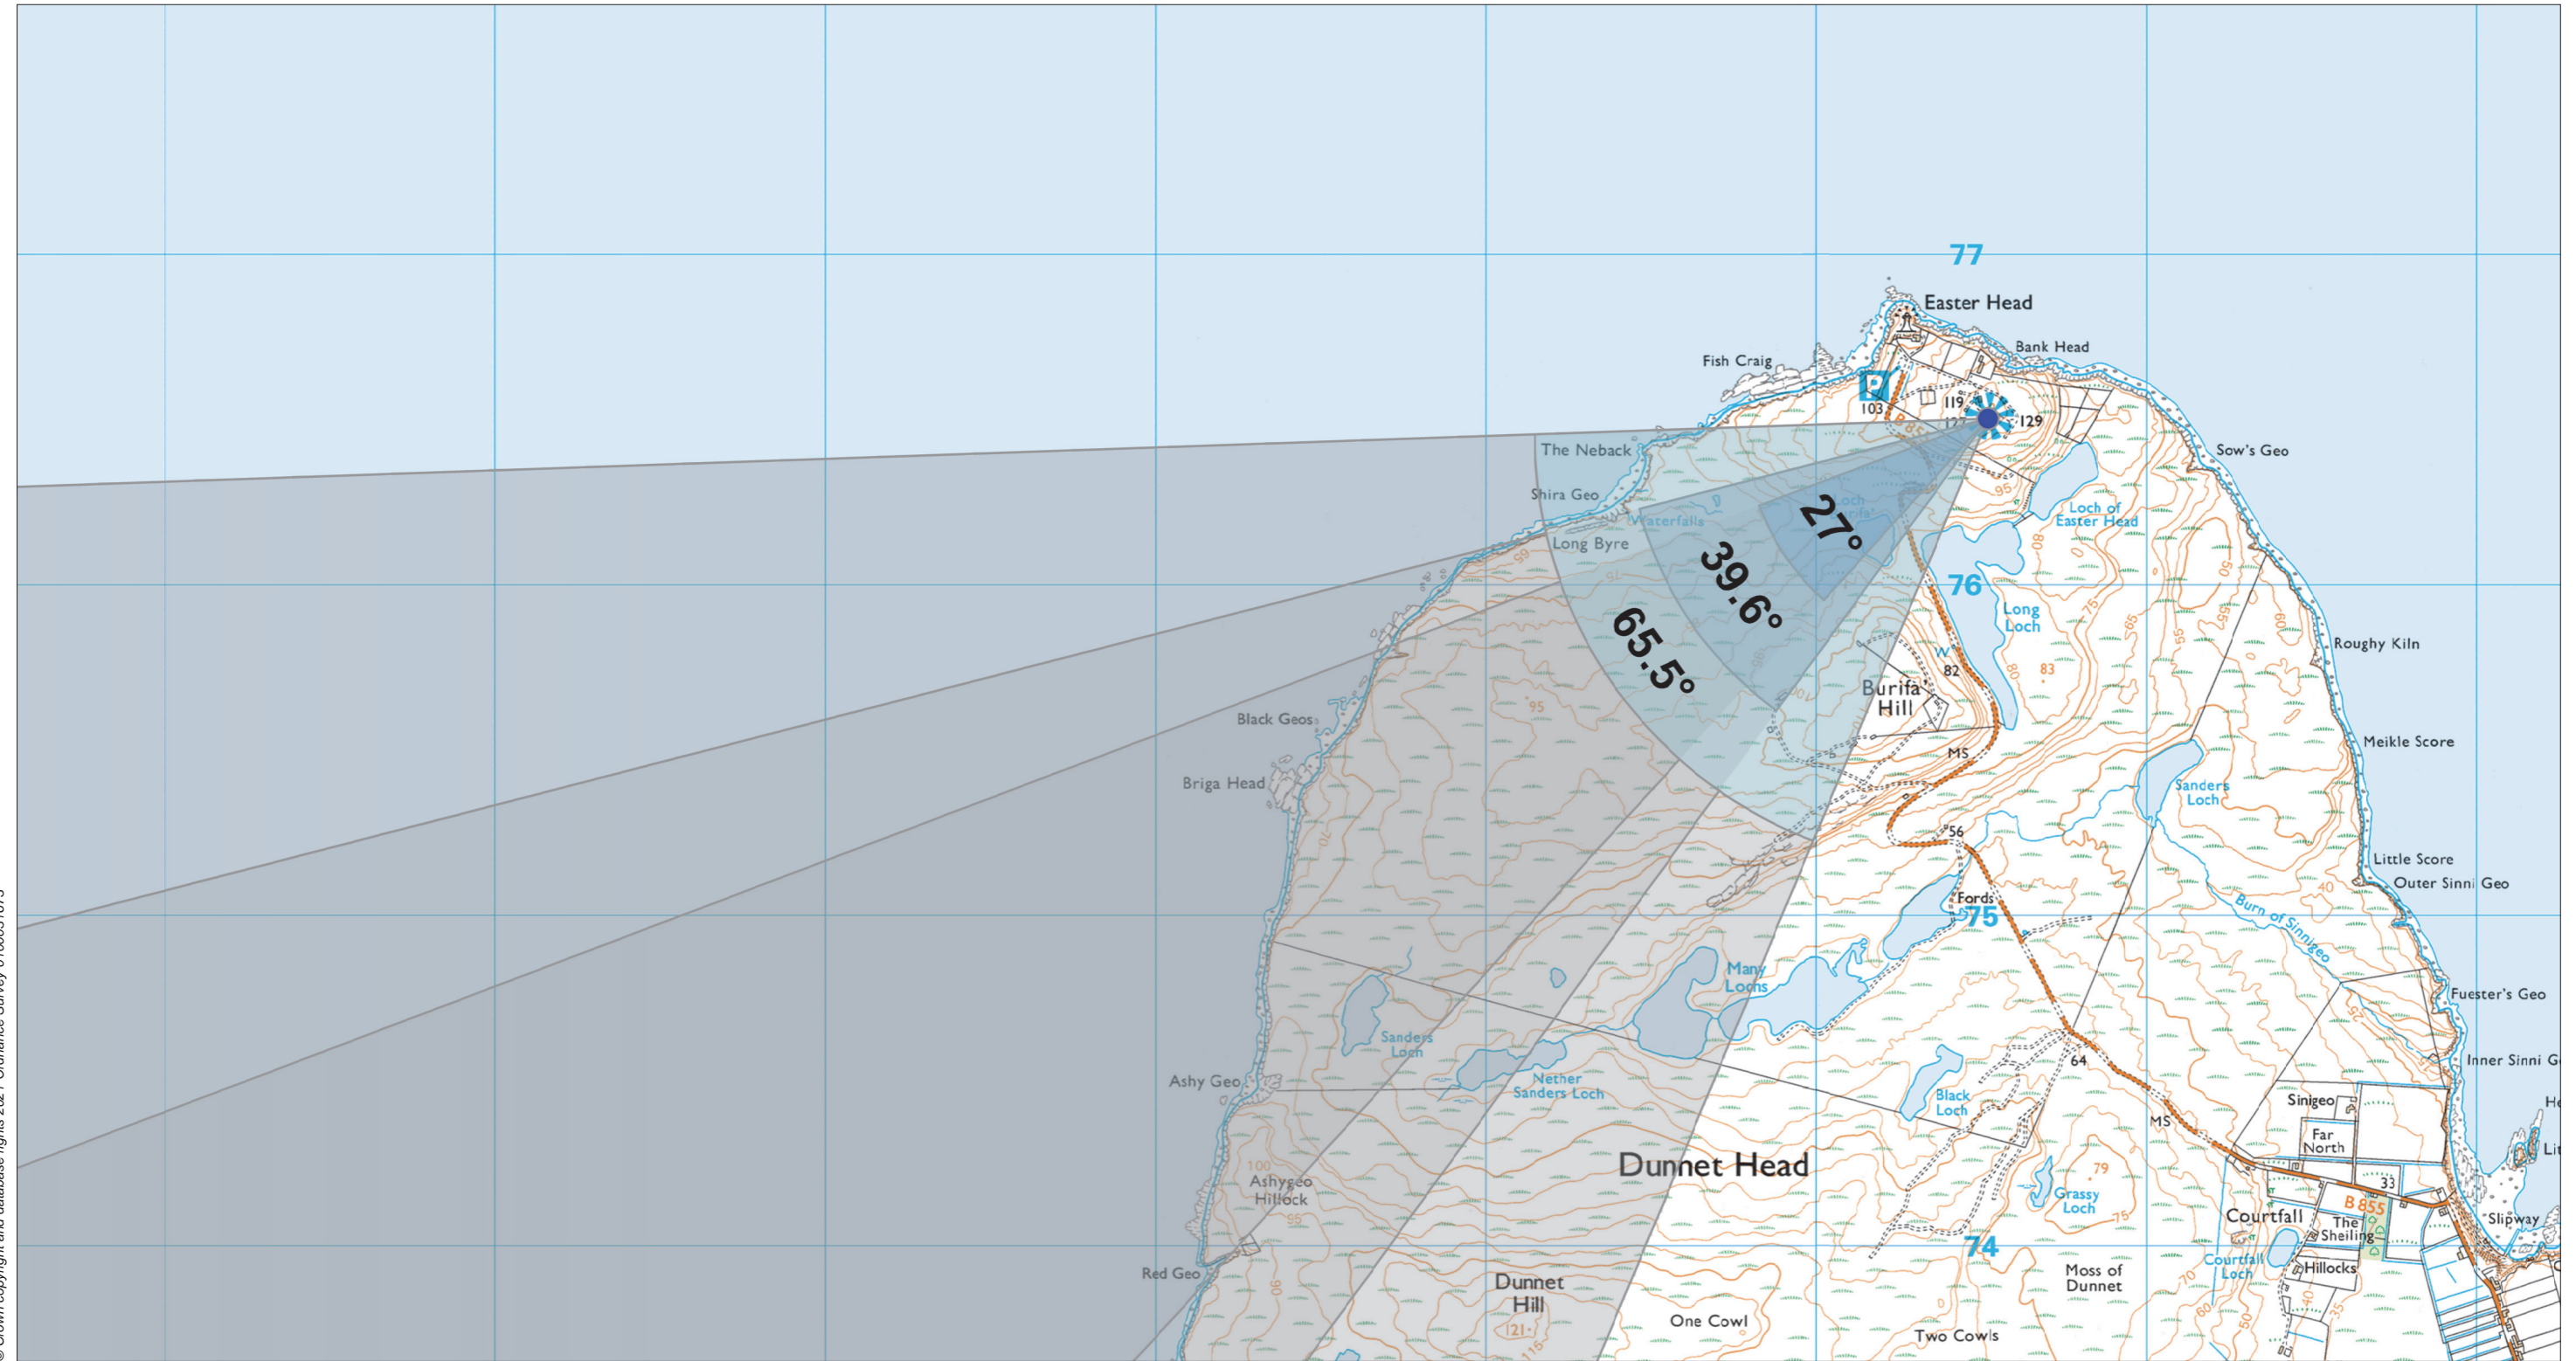

**Viewpoint 13: Dunnet Head**

© Crown copyright and database rights 2021. Ordnance Survey 0100031673

**Grid Ref: 320519 976504** Distance to nearest turbine: 26.242km AOD: 126.67m

From where the A836 passes through the village of Dunnet, take the B855, which leads north and which is signposted for Dunnet Head. Follow the B855 which first forks right and then left and then continues on until eventually reaching the north coast. A car park is situated before the buildings at the very end of the road are reached. A choice of paths lead from the car park to the small hill to the south-east, where the viewpoint is located at the top marked by a circular stone structure of seats.

Distance to nearest turbine: 26.242km

Camera: EOS 5D Mark II

Focal length: 50mm vertical (27°) x 28mm horizontal (65.5°)

Camera height: 1.5m

Date: 10/05/12

Time: 14:29

The images contained on this page and the following two pages are not representative of scale and distance from the actual viewpoint and show the wind farm development in its wider landscape context only.

**Viewpoint 13: Dunnet Head**

Distance to nearest turbine: 26.242km

Camera: EOS 5D Mark II

Focal length: 50mm

Camera height: 1.5m

Date: 10/05/12

Time: 14:29

When viewed at a comfortable arm's length (approx. 500mm), this printed image is representative of our detailed central vision, but is not representative of scale and distance.

**Viewpoint 13: Dunnet Head**

Distance to nearest turbine: 26.242km

Camera: EOS 5D Mark II

Focal length: 75mm

Camera height: 1.5m

Date: 10/05/12

Time: 14:29

This image should be viewed at a comfortable arm's length (approx. 500mm).