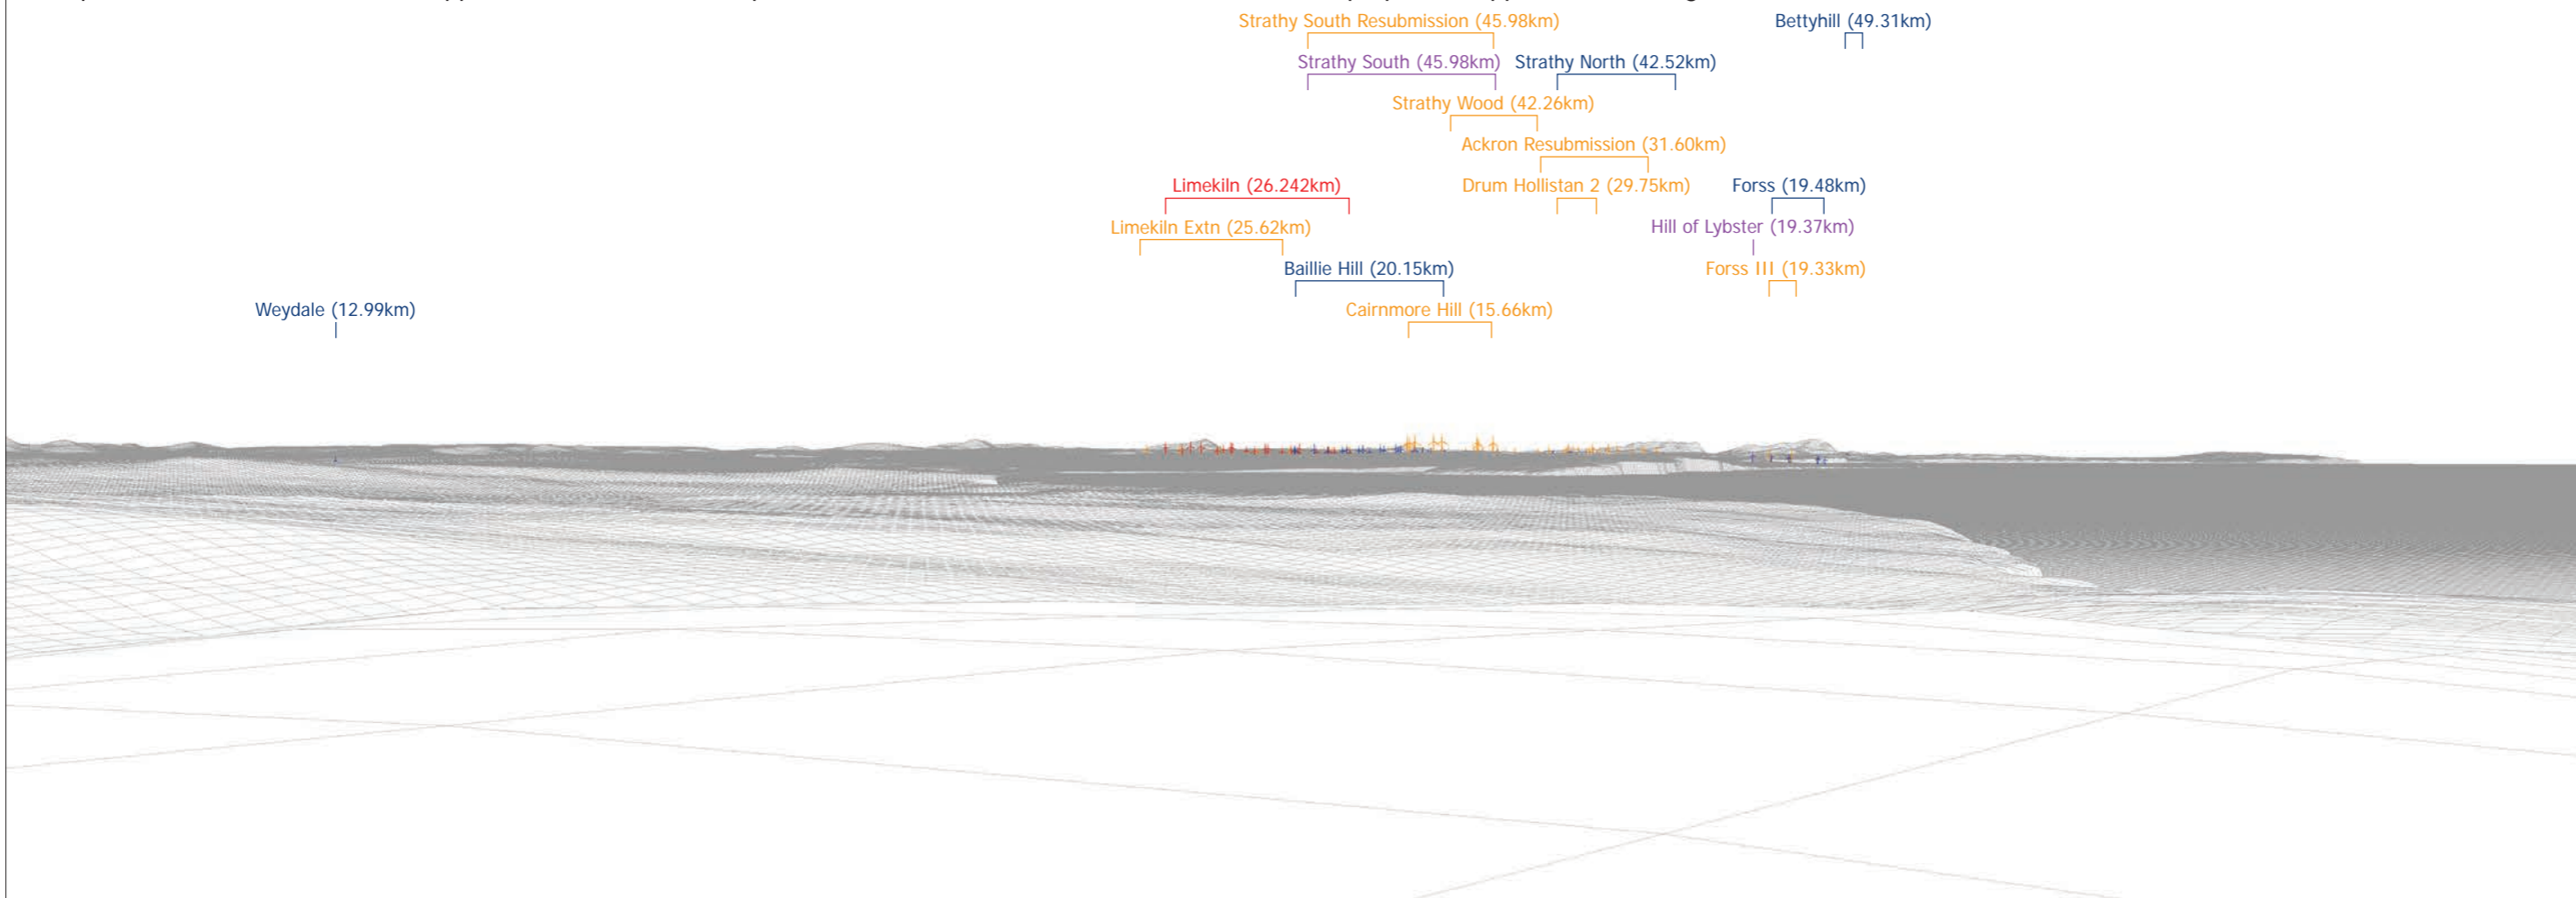

Distance to nearest turbine: 26.242km

Camera: EOS 5D Mark II

Focal length: 50mm vertical (27°) x 28mm horizontal (65.5°)

Camera height: 1.5m

Date: 10/05/12

Time: 14:29

The images contained on this page and the following two pages are not representative of scale and distance from the actual viewpoint and show the wind farm development in its wider landscape context only.

Viewpoint 13 Existing view

Viewpoint 13 Wireline overlay

Viewpoint 13 Existing view

Viewpoint 13 Cumulative Wireline. Application turbines in red, operational / under construction in blue, consented in purple and application in orange.

**Viewpoint 13: Dunnet Head**

Distance to nearest turbine: 26.242km

Camera: EOS 5D Mark II

Focal length: 50mm

Camera height: 1.5m

Date: 10/05/12

Time: 14:29

When viewed at a comfortable arm's length (approx. 500mm), this printed image is representative of our detailed central vision, but is not representative of scale and distance.

**Viewpoint 13: Dunnet Head**

Distance to nearest turbine: 26.242km

Camera: EOS 5D Mark II

Focal length: 75mm

Camera height: 1.5m

Date: 10/05/12

Time: 14:29

This image should be viewed at a comfortable arm's length (approx. 500mm).