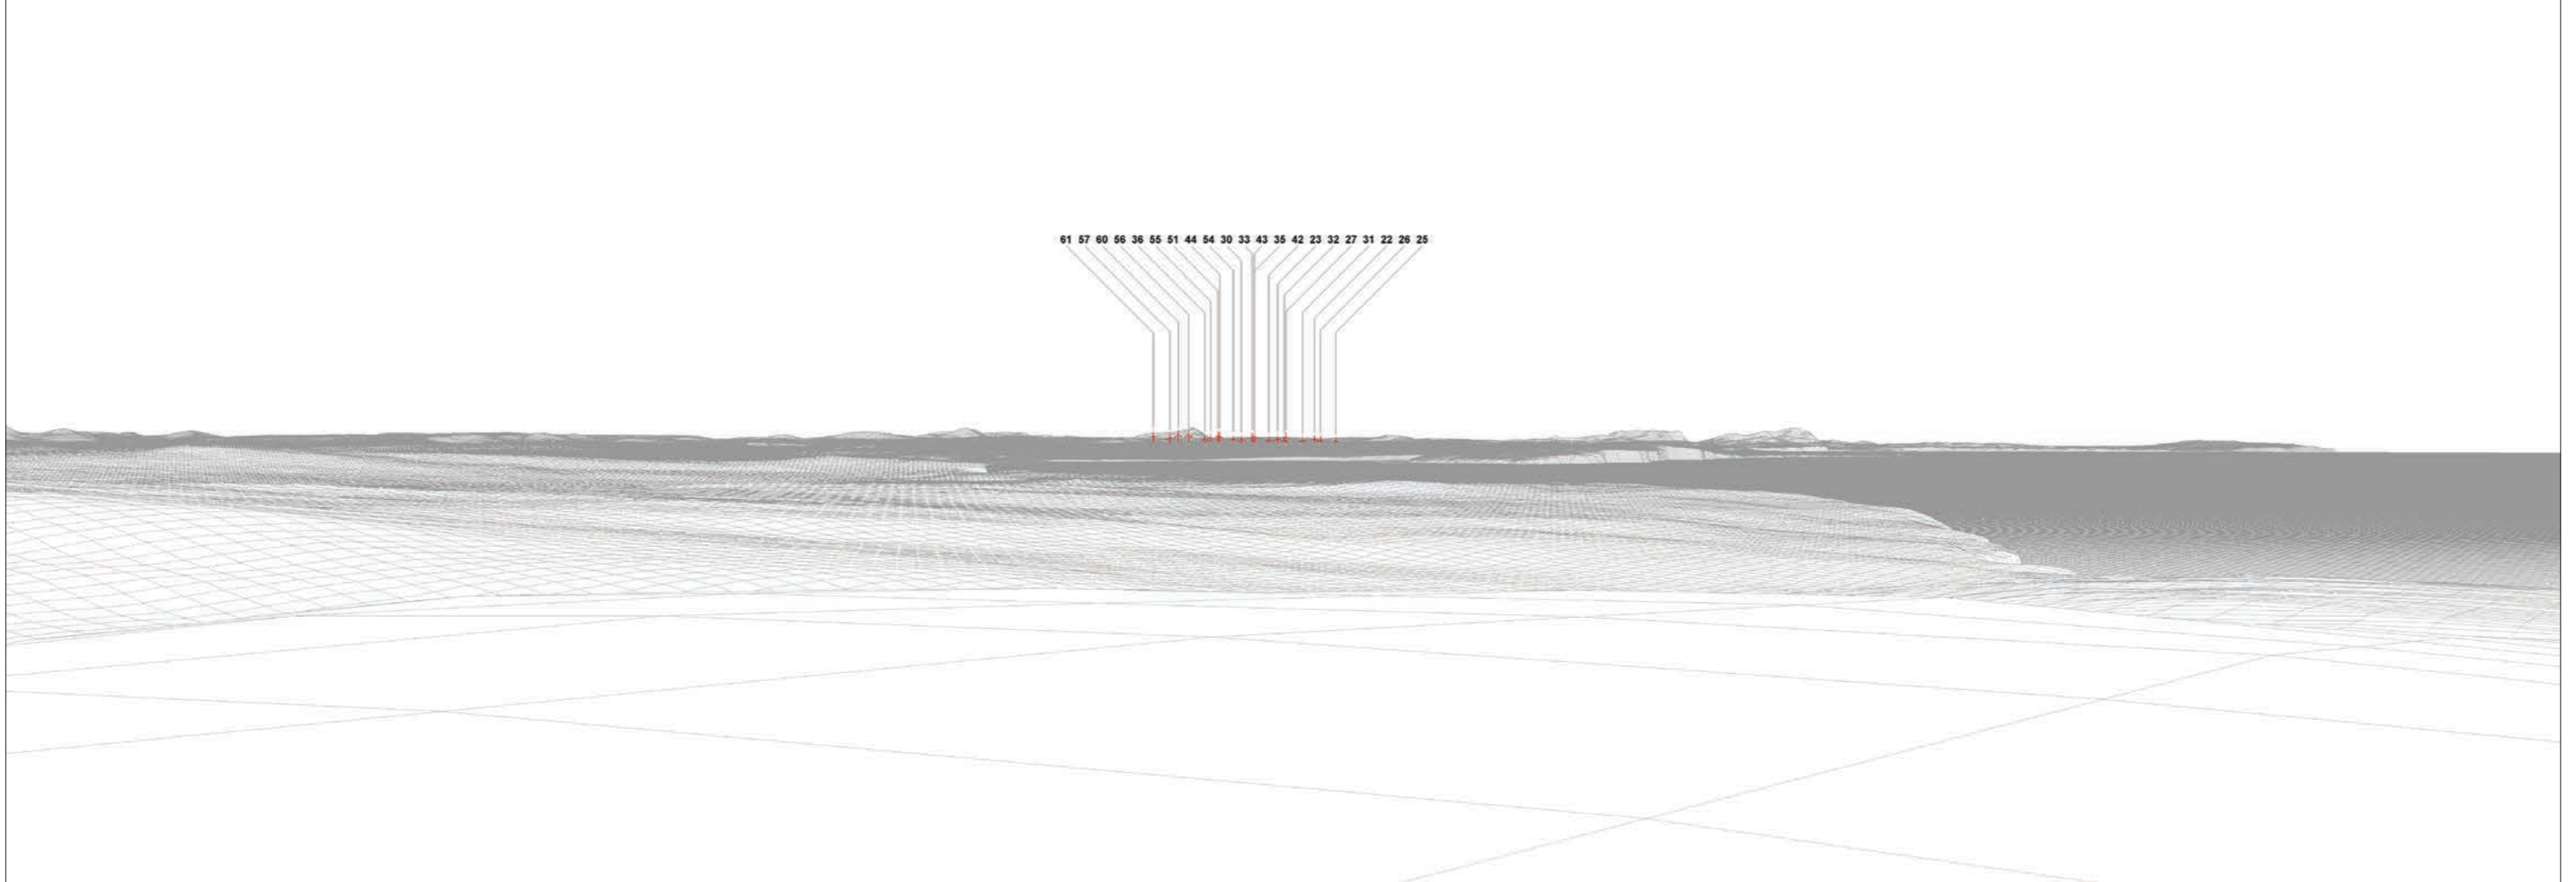

Distance to nearest turbine: 26.242km

Camera: EOS 5D Mark II

Focal length: 50mm vertical (27°) x 28mm horizontal (65.5°)

Camera height: 1.5m

Date: 10/05/12

Time: 14:29

The images contained on this page and the following two pages are not representative of scale and distance from the actual viewpoint and show the wind farm development in its wider landscape context only.

Viewpoint 13 Existing view

Viewpoint 13 Wireline overlay

Viewpoint 13 Existing view

Viewpoint 13 Cumulative Wireline. Application turbines in red, operational / under construction in blue, consented in purple and application in orange.

**Viewpoint 13: Dunnet Head**

Distance to nearest turbine: 26.242km

Camera: EOS 5D Mark II

Focal length: 50mm

Camera height: 1.5m

Date: 10/05/12

Time: 14:29

When viewed at a comfortable arm's length (approx. 500mm), this printed image is representative of our detailed central vision, but is not representative of scale and distance.

**Viewpoint 13: Dunnet Head**

Distance to nearest turbine: 26.242km

Camera: EOS 5D Mark II

Focal length: 75mm

Camera height: 1.5m

Date: 10/05/12

Time: 14:29

This image should be viewed at a comfortable arm's length (approx. 500mm).