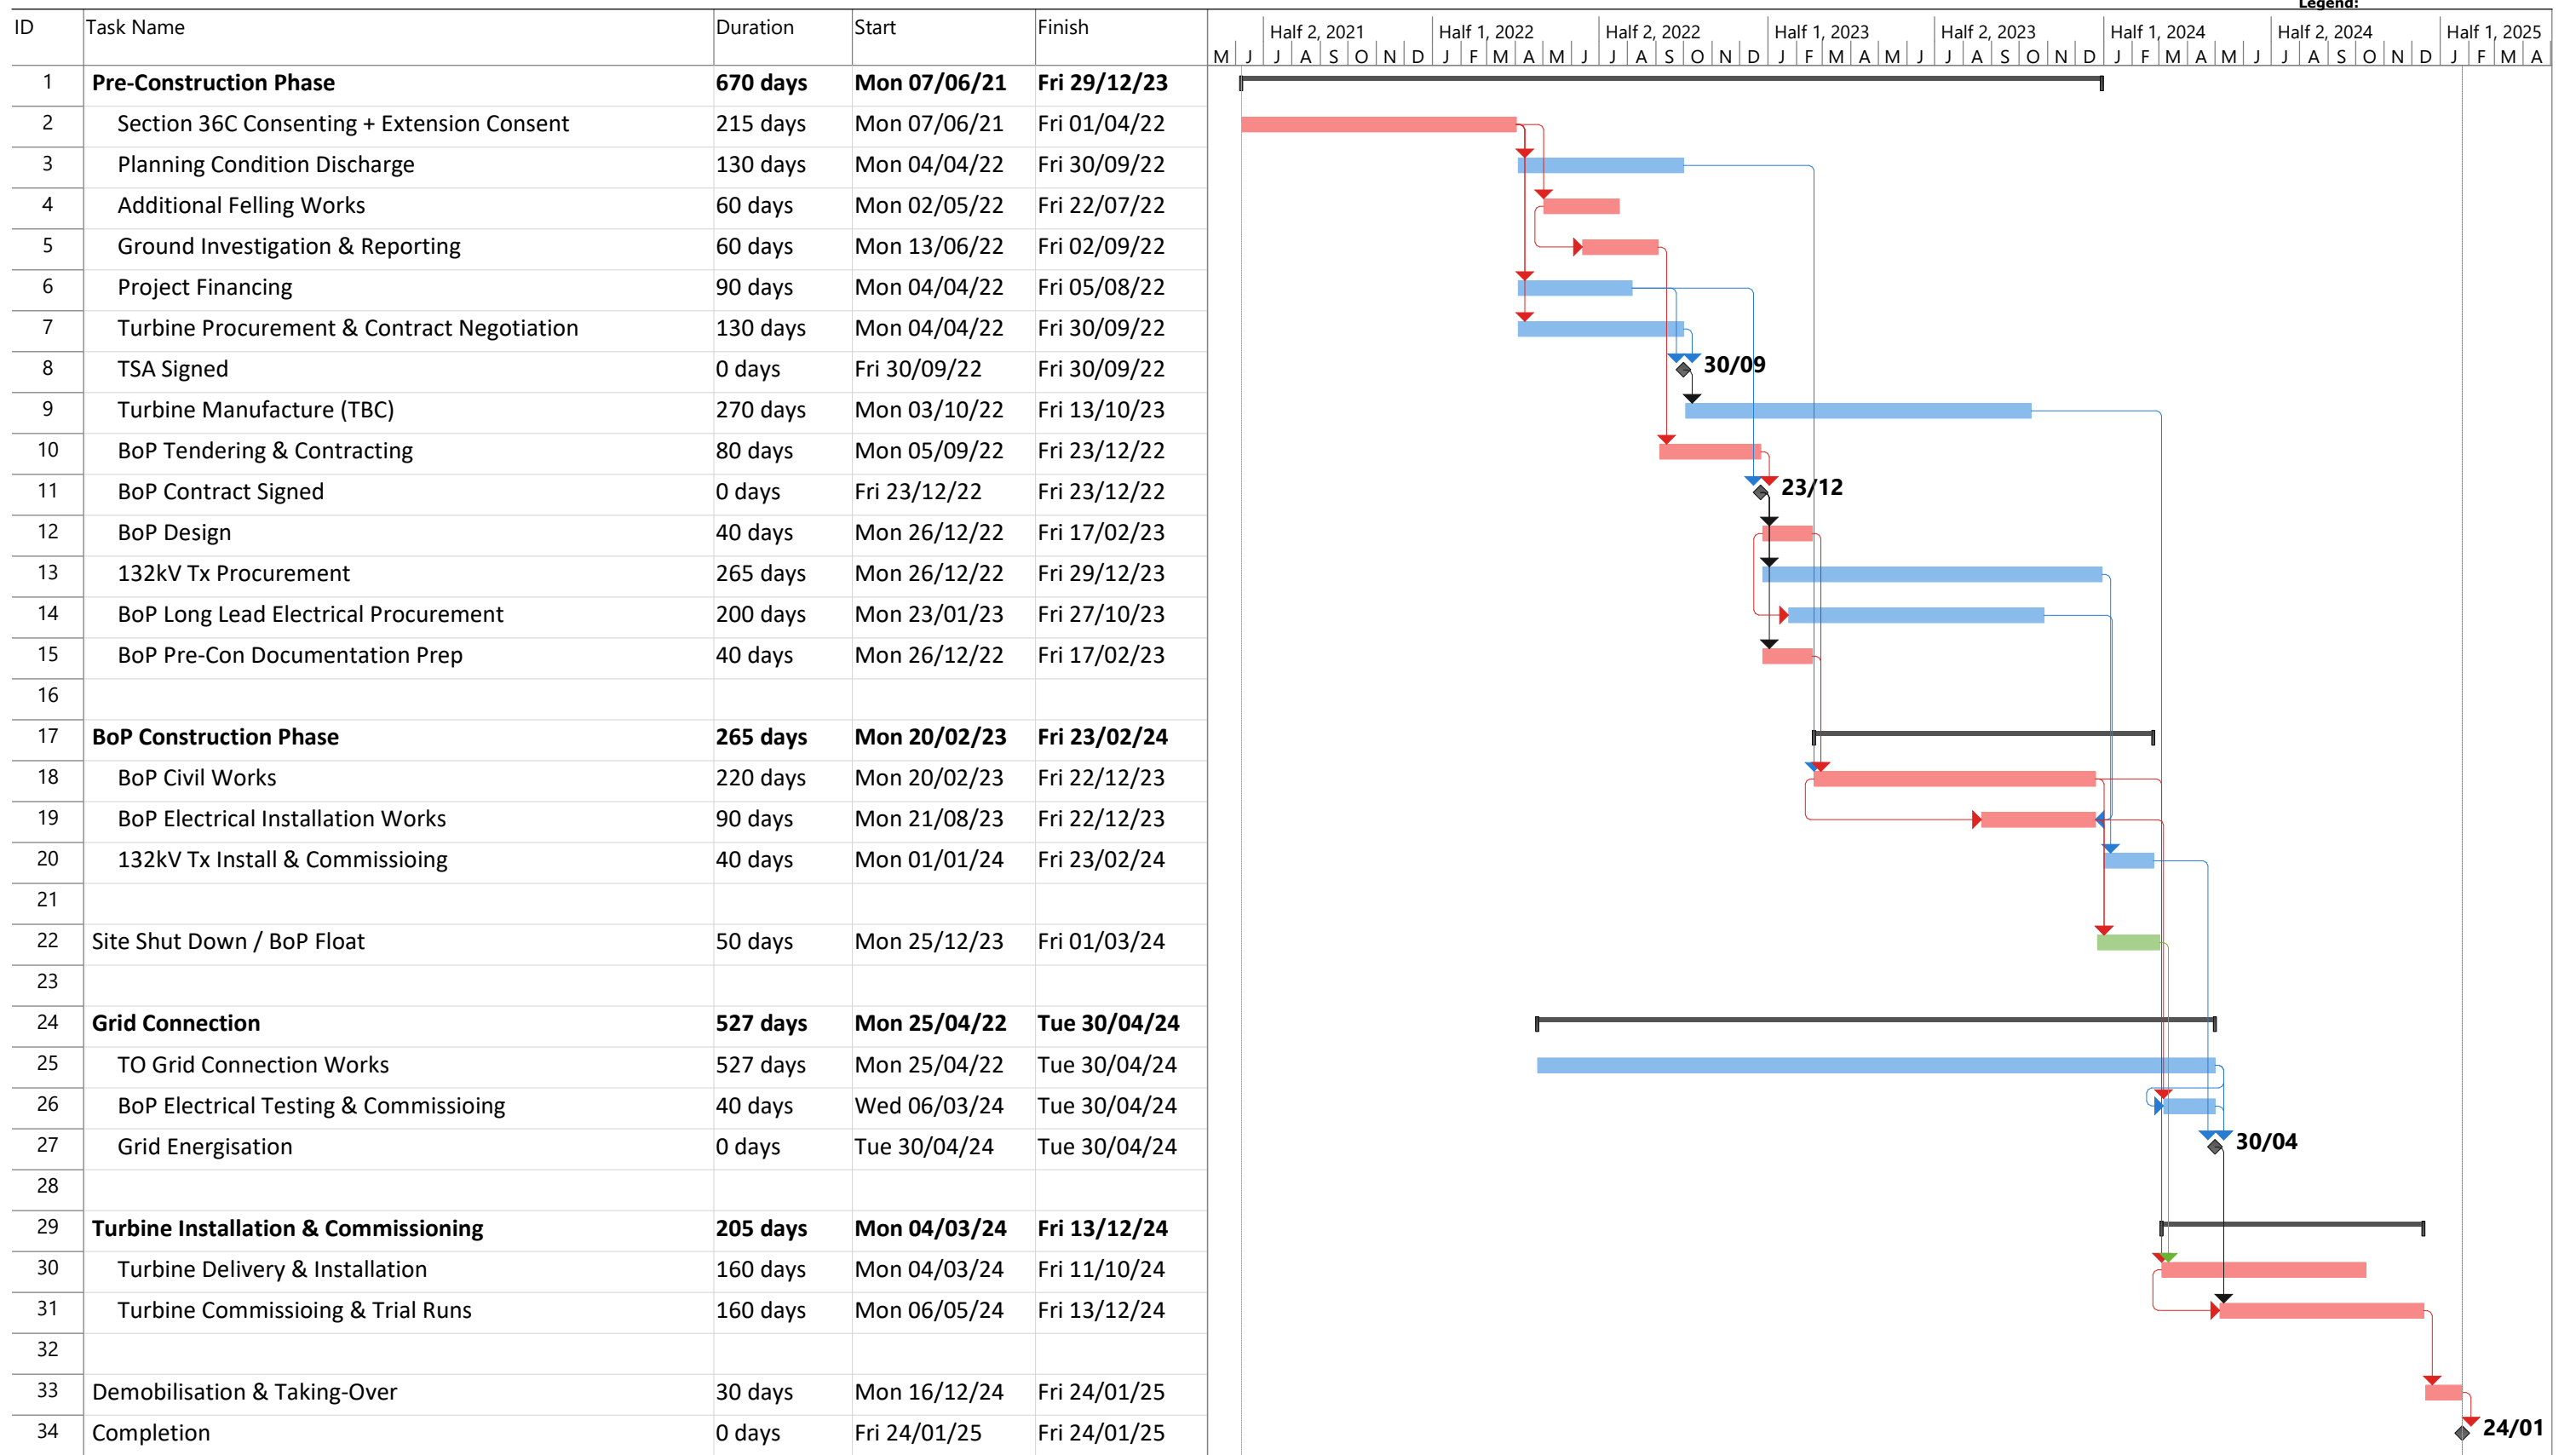

Figure 4.11: Construction Programme

Limekiln Wind Farm - Outline Programme

Project: Limekiln\_Outline  
 Programme Date: Fri 30/04/21

Task		Inactive Task		Manual Summary Rollup		External Milestone		Manual Progress	
Split		Inactive Milestone		Manual Summary		Deadline			
Milestone		Inactive Summary		Start-only		Critical			
Summary		Manual Task		Finish-only		Critical Split			
Project Summary		Duration-only		External Tasks		Progress			